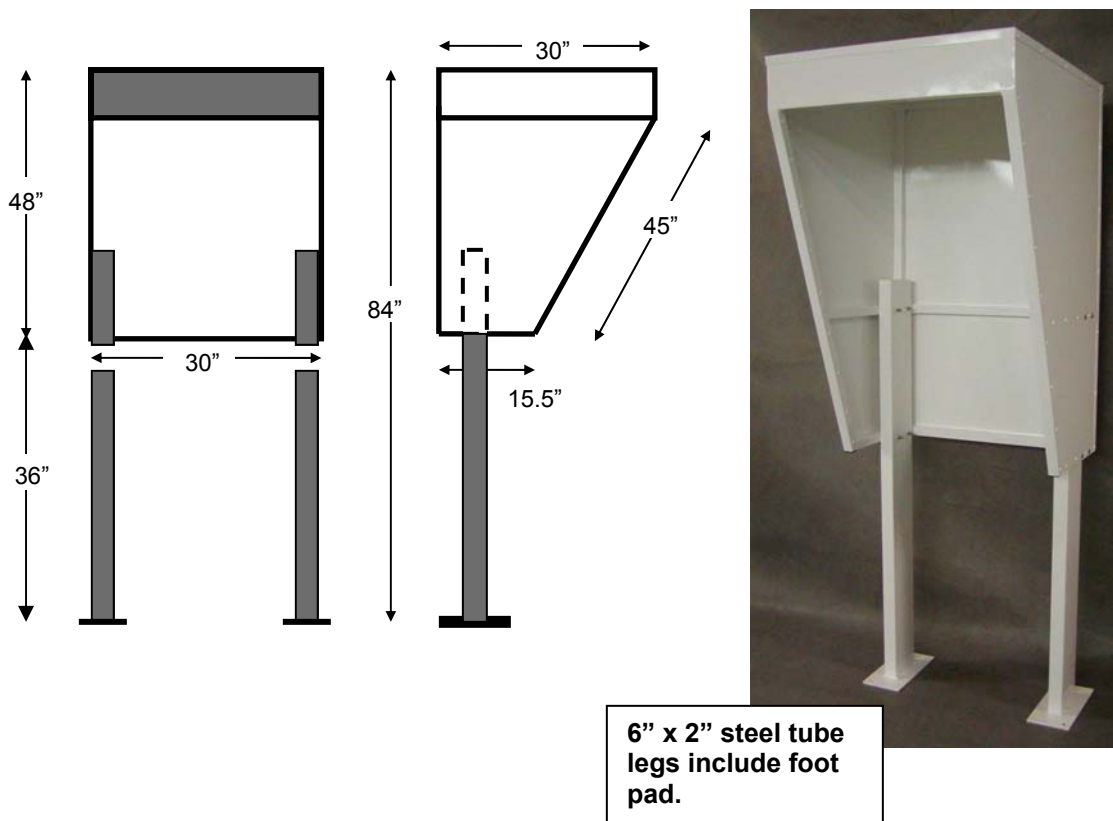

### Cardlock Vending's CRE-HL Card Reader Enclosure

Our basic all steel cardreader enclosure with security light, steel legs and base mounting plates.

Provides protection for your customers and your cardreader!! Shades card reader from direct hot sun exposure, helping to protect the electronics from heat damage. The CRE-HL provides a dry area for literature & credit applications. Night lighted for added security. Adaptable to any card reader. Standard color is white, other colors are available.