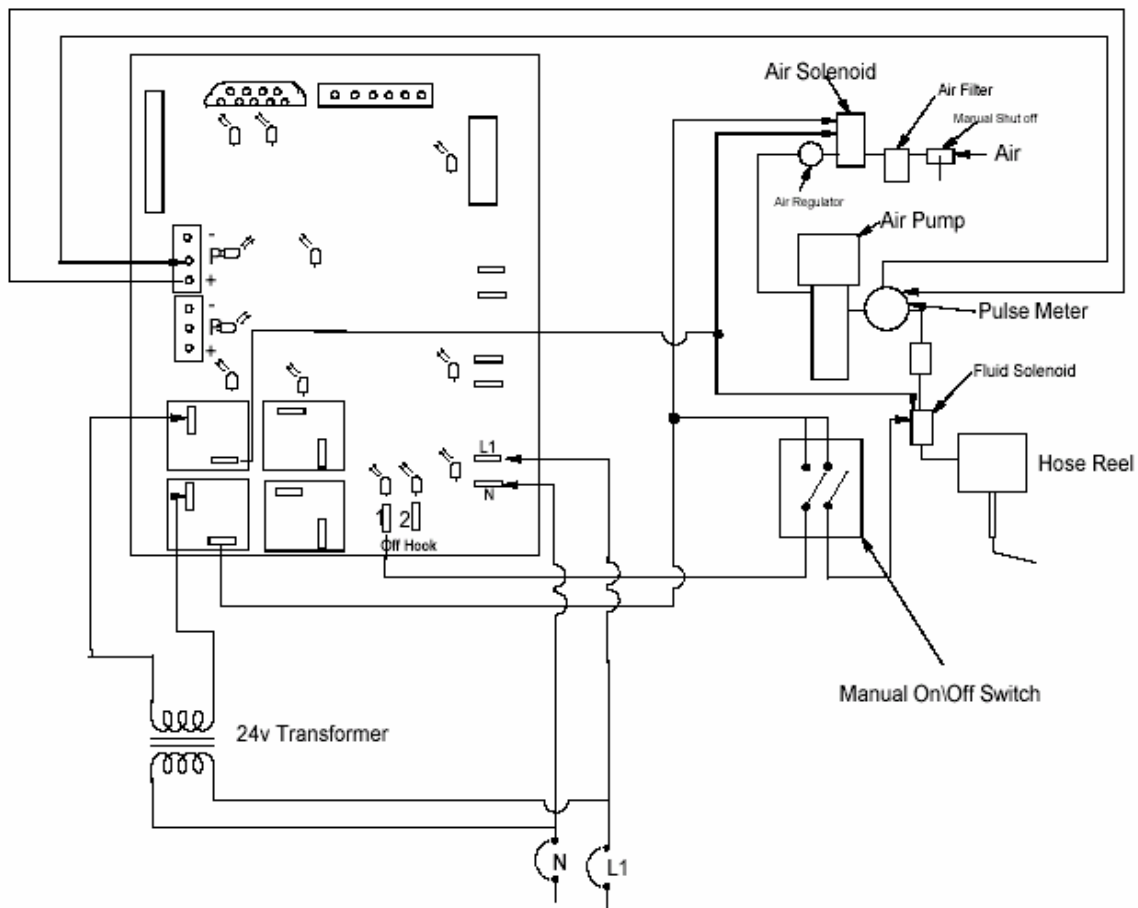

# CARDLOCK VENDING

CardMaster can also be used for control of lubrication pumps and meters in fleet maintenance shops. CardMaster will register the volume of product used by shop employee and job number. It does require the addition of a 24 volt transformer for the lube solenoid valves and pulsers.

The 24 volt transformer kit is Cardlock Vending's part number CM-LE-24.

**Note:** This drawing is supplied as a courtesy by Cardlock Vending, and may change without notice from time to time.

Cardlock Vending, Inc.  
Phone: (425) 487-8724